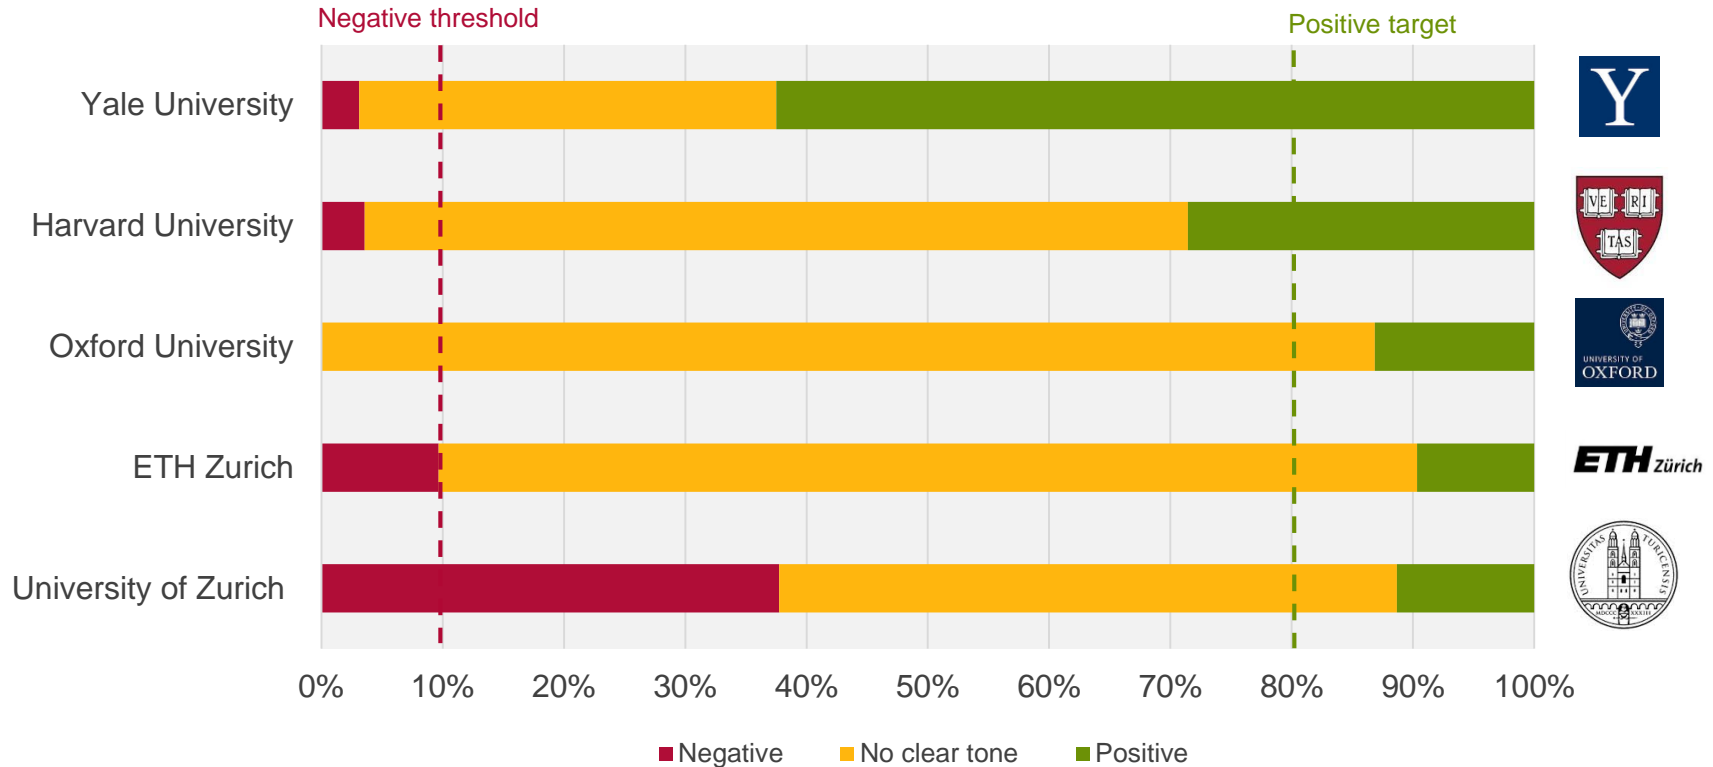

Yale and Harvard 'top' of their class

Global TV | *Tonality of top five most visible universities in Global TV news, July 01, 2013 – June 30, 2014*

Basis: 272 reports on top five most visible universities out of 2138 reports on all universities in 18 Global TV news programs